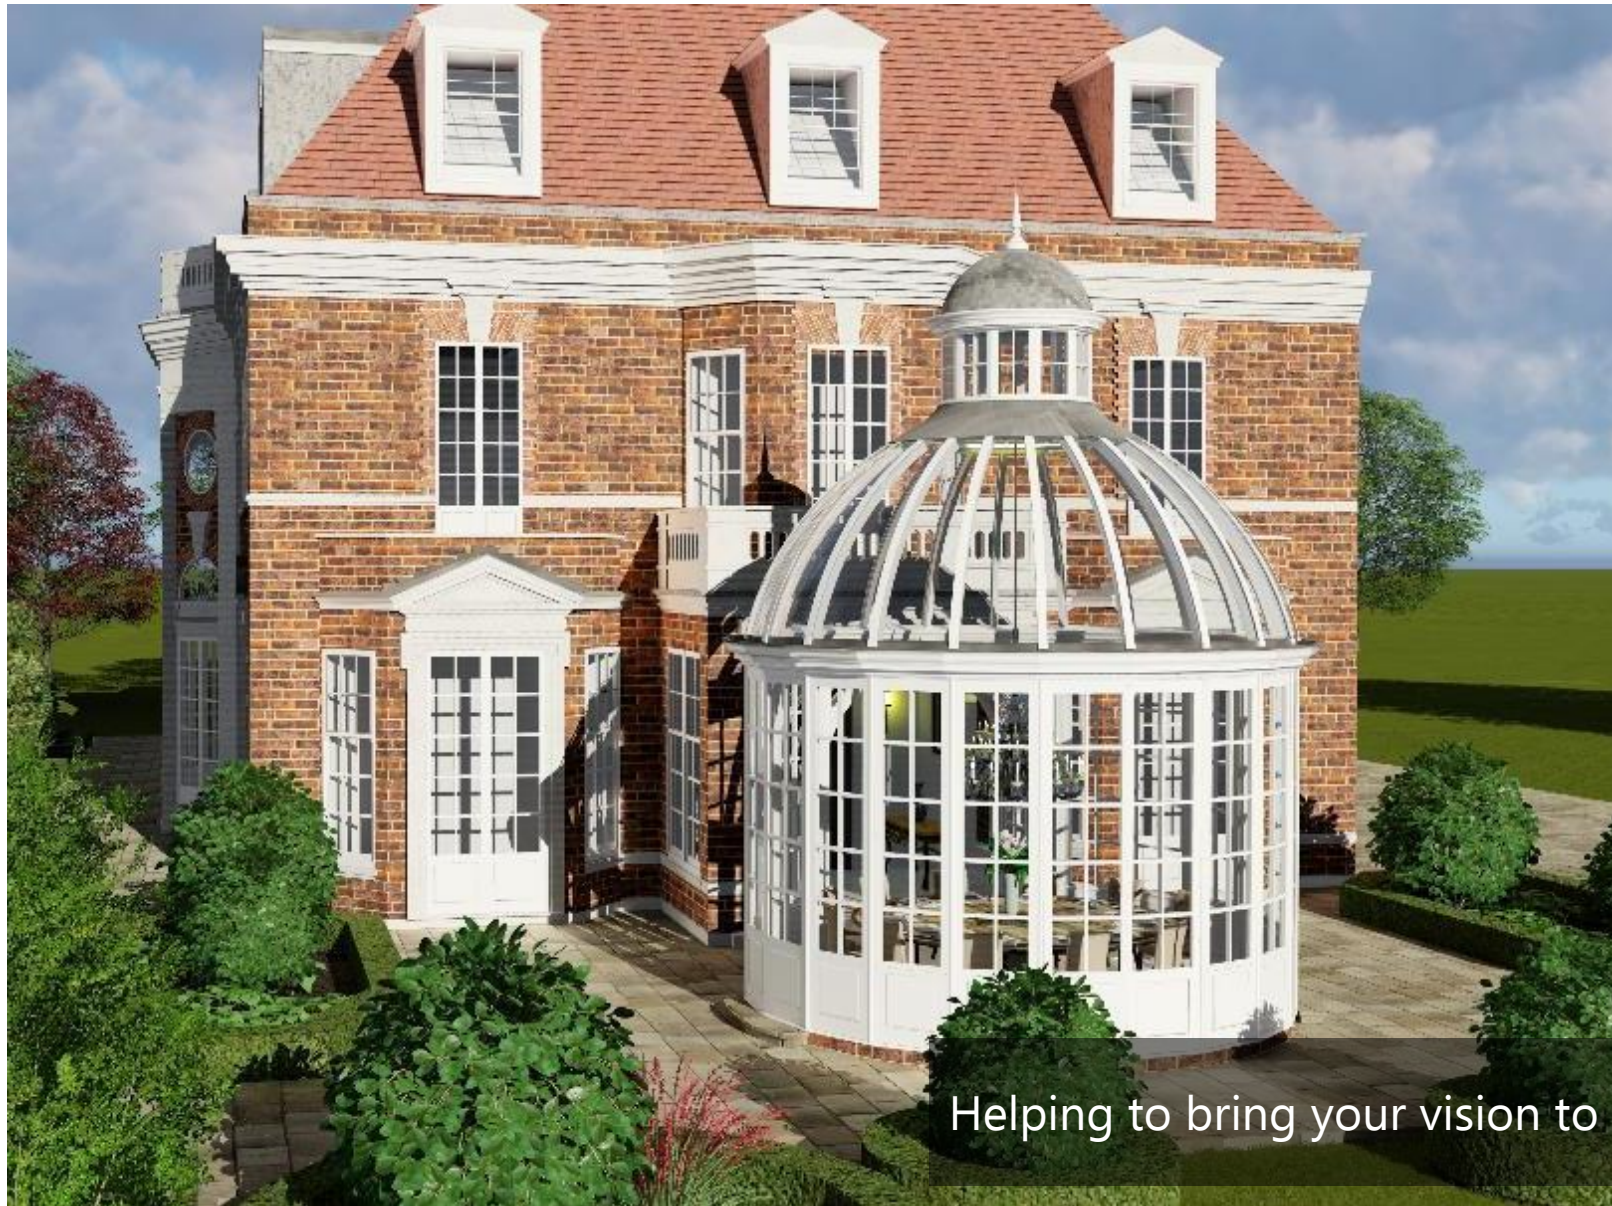

LOOK BOOK

Period Architecture

A stunning and unique dome conservatory

Attention to detail creates a sublime dining space

LOOK BOOK

Period Architecture

A charming garden sanctuary

LOOK BOOK

Period Architecture

A perfectly proportioned orangery extension

LOOK BOOK

Period Architecture

Attention to detail lifts this Gothic conservatory

LOOK BOOK

Period Architecture

Elegant detailing make this orangery perfect

LOOK BOOK

Period Architecture

A light and airy living and dining space

LOOK BOOK

Period Architecture

A lovely space to enjoy your garden all year

LOOK BOOK

Period Architecture

A delightful period courtyard snug

Natural wood finishes make a tranquil space

LOOK BOOK

Period Architecture

Our skilled designers ensure a perfect match

Helping to bring your vision to life